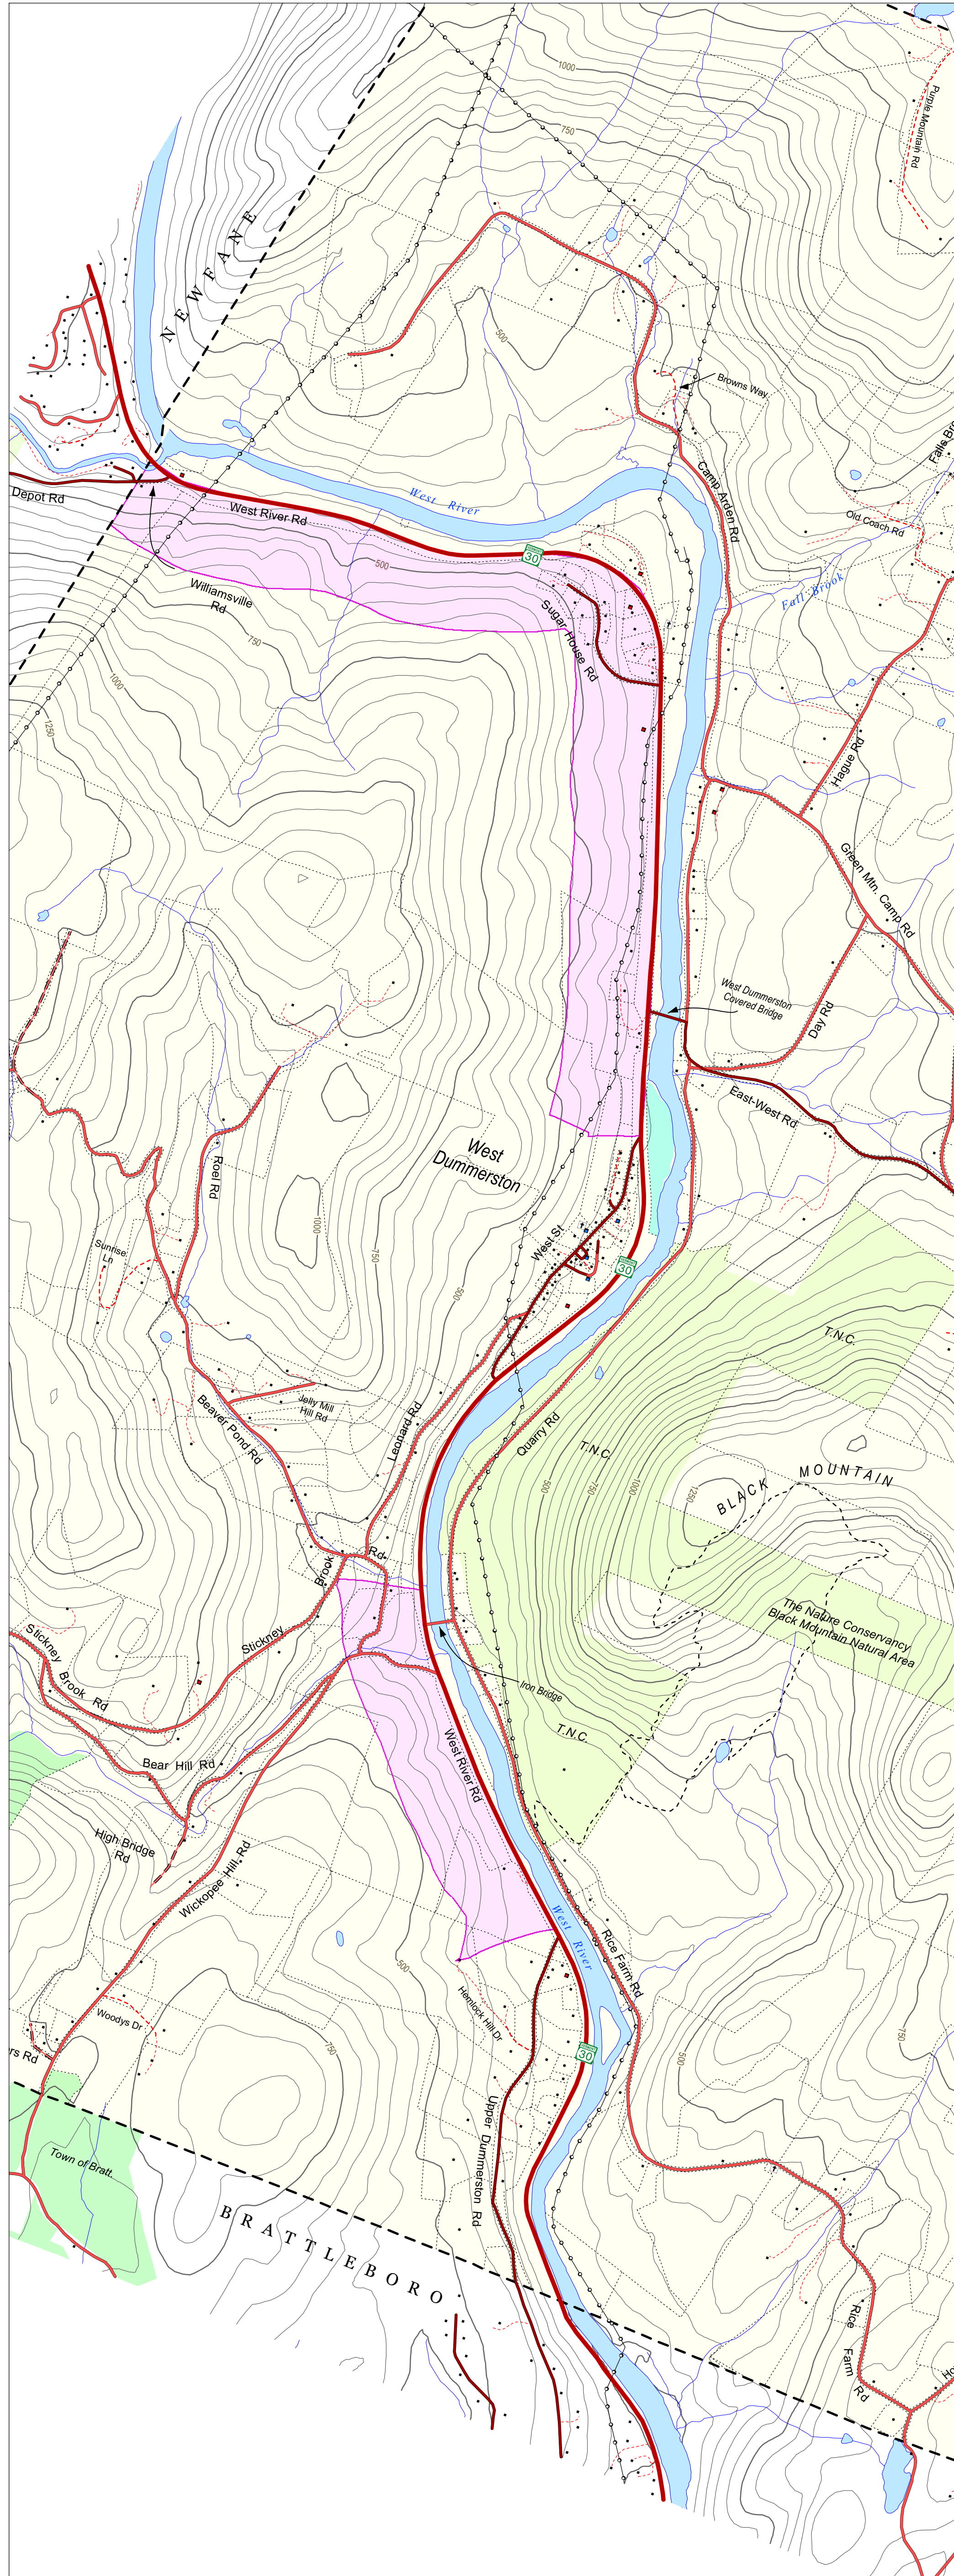

Route 30 Corridor - Town of Dummerston, Vt.

Base Map

Existing Land Use